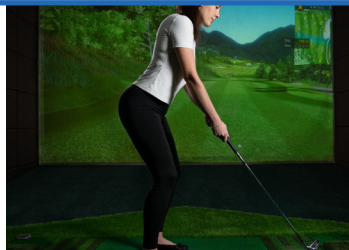

KEY BENEFITS

More Realistic Courses

Enhanced green color accuracy delivers a closer-to-real-life look of golf courses

Improves visual immersion for players during practice and gameplay

Improved Ball Visibility

Optimized contrast between the golf ball and turf background

Easier to track ball flight, landing, and roll on the screen

Optimized for Indoor Simulations

Maintains strong color performance even with ambient light from simulator bays or side lighting